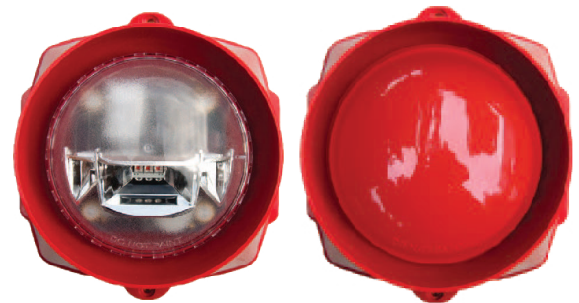

EP RANGE

TECHNICAL SPECIFICATION - 1.0 TONE AND VOICE SOUNDERS

Type	System Sounder		
	Standard Tone	Voice Enhanced	Inc Bell Sound
Approx max quantity per Loop (dependent on loop load)	200	200	160
Ingress Protection	Standard Range IP-21. Environmentally Protected 'EP' range - IP66		
Approx Weight	0.3Kg		
Operating Temperature	10°C to +50°C		
Sound Output	103 dB(A) ± 3dB(A) @1m		
IR Control Operating Distance	3m		
Approvals	LPCB approved to EN54-3, EN54-23 and EN54-17		

KEY FEATURES

- Very low power consumption means that the Vigilon system offers more high performance sounders and VADs on the loop than any other manufacturer
- Each loop can support up to 200 voice sounders, 100 visual alarm devices (VADs) and up to 70 combined sounder VADs
- EN54-23 VADs with adjustable light coverage matching the sounder output
- Environmentally Protected (EP) range with an IP66 rating
- Four voice phrases and a bell tone available as standard
- Voice and tone modes can be freely configured within the same sounder
- Active background monitoring of sounder and VAD circuits
- Adjust the sounder volume via the commissioning tool, the panel or the HandiLink infrared remote control